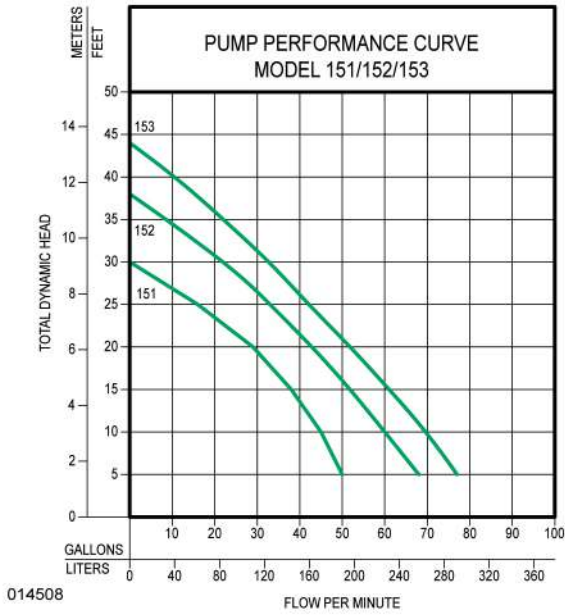

150 Series

Model

| Model Number | Seal | Mode | Volts | Phase | Amps | HP | Hz | Lbs | Kg |
|--------------|--------|------|-------|-------|------|-----|----|-----|----|
| N151 | Single | Non | 115 | 1 | 6.0 | 1/3 | 60 | 32 | 15 |
| E151 | Single | Non | 230 | 1 | 3.2 | 1/3 | 60 | 32 | 15 |
| BN151 | Single | Auto | 115 | 1 | 6.0 | 1/3 | 60 | 33 | 15 |
| BE151 | Single | Auto | 230 | 1 | 3.2 | 1/3 | 60 | 33 | 15 |
| N152 | Single | Non | 115 | 1 | 8.5 | 0.4 | 60 | 37 | 17 |
| E152 | Single | Non | 230 | 1 | 4.3 | 0.4 | 60 | 37 | 17 |
| BN152 | Single | Auto | 115 | 1 | 8.5 | 0.4 | 60 | 39 | 18 |
| BE152 | Single | Non | 230 | 1 | 4.3 | 0.4 | 60 | 39 | 18 |
| N153 | Single | Non | 115 | 1 | 10.5 | 1/2 | 60 | 37 | 17 |
| BN153 | Single | Auto | 115 | 1 | 10.5 | 1/2 | 60 | 39 | 18 |
| E153 | Single | Non | 230 | 1 | 5.3 | 1/2 | 60 | 37 | 17 |
| BE153 | Single | Non | 230 | 1 | 5.3 | 1/2 | 60 | 39 | 18 |

BN and BE models include a 20' (6 m) piggyback variable level pump switch. Additional cord lengths are available in 25' (8 m), 35' (11 m) and 50' (15 m).

Your Peace of Mind is Our Top Priority®
 3649 Cane Run Rd | Louisville, KY 40211 USA
 +1 502-778-2731 | 1-800-928-7867 | Fax: +1 502-774-3624
www.zoeller.com