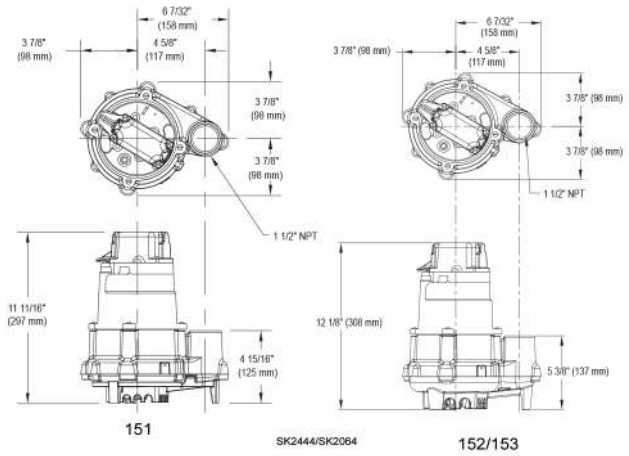

150 Series

Model

| Model Number | Seal | Mode | Volts | Phase | Amps | HP | Hz | Lbs | Kg |
|--------------|--------|------|-------|-------|------|-----|----|-----|----|
| N151 | Single | Non | 115 | 1 | 6.0 | 1/3 | 60 | 32 | 15 |
| E151 | Single | Non | 230 | 1 | 3.2 | 1/3 | 60 | 32 | 15 |
| BN151 | Single | Auto | 115 | 1 | 6.0 | 1/3 | 60 | 33 | 15 |
| BE151 | Single | Auto | 230 | 1 | 3.2 | 1/3 | 60 | 33 | 15 |
| N152 | Single | Non | 115 | 1 | 8.5 | 0.4 | 60 | 37 | 17 |
| E152 | Single | Non | 230 | 1 | 4.3 | 0.4 | 60 | 37 | 17 |
| BN152 | Single | Auto | 115 | 1 | 8.5 | 0.4 | 60 | 39 | 18 |
| BE152 | Single | Non | 230 | 1 | 4.3 | 0.4 | 60 | 39 | 18 |
| N153 | Single | Non | 115 | 1 | 10.5 | 1/2 | 60 | 37 | 17 |
| BN153 | Single | Auto | 115 | 1 | 10.5 | 1/2 | 60 | 39 | 18 |
| E153 | Single | Non | 230 | 1 | 5.3 | 1/2 | 60 | 37 | 17 |
| BE153 | Single | Non | 230 | 1 | 5.3 | 1/2 | 60 | 39 | 18 |

BN and BE models include a 20' (6 m) piggyback variable level pump switch. Additional cord lengths are available in 25' (8 m), 35' (11 m) and 50' (15 m).

Your Peace of Mind is Our Top Priority®
 3649 Cane Run Rd | Louisville, KY 40211 USA
 +1 502-778-2731 | 1-800-928-7867 | Fax: +1 502-774-3624
www.zoeller.com